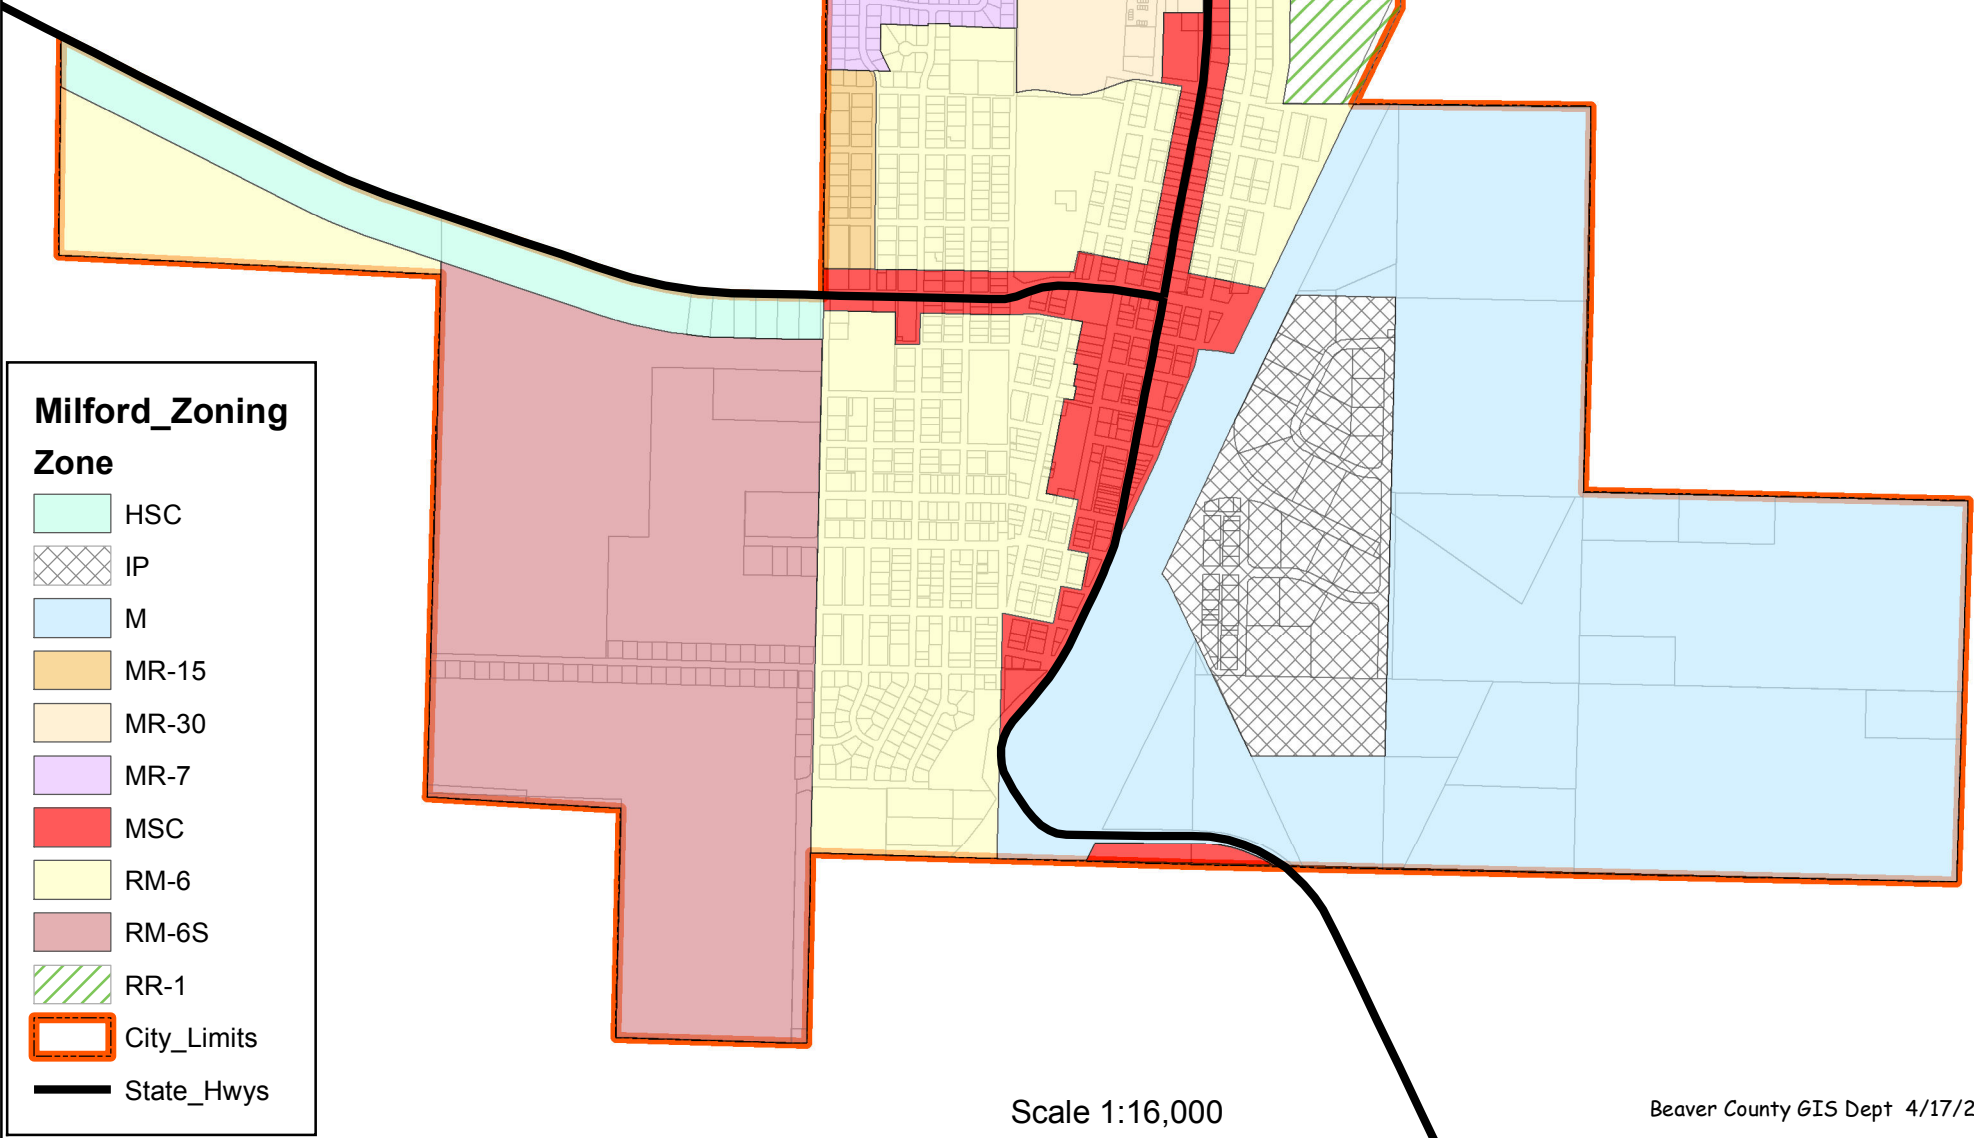

# MILFORD CITY ZONING

## Milford\_Zoning

### Zone

-  HSC
-  IP
-  M
-  MR-15
-  MR-30
-  MR-7
-  MSC
-  RM-6
-  RM-6S
-  RR-1
-  City\_Limits
-  State\_Hwys